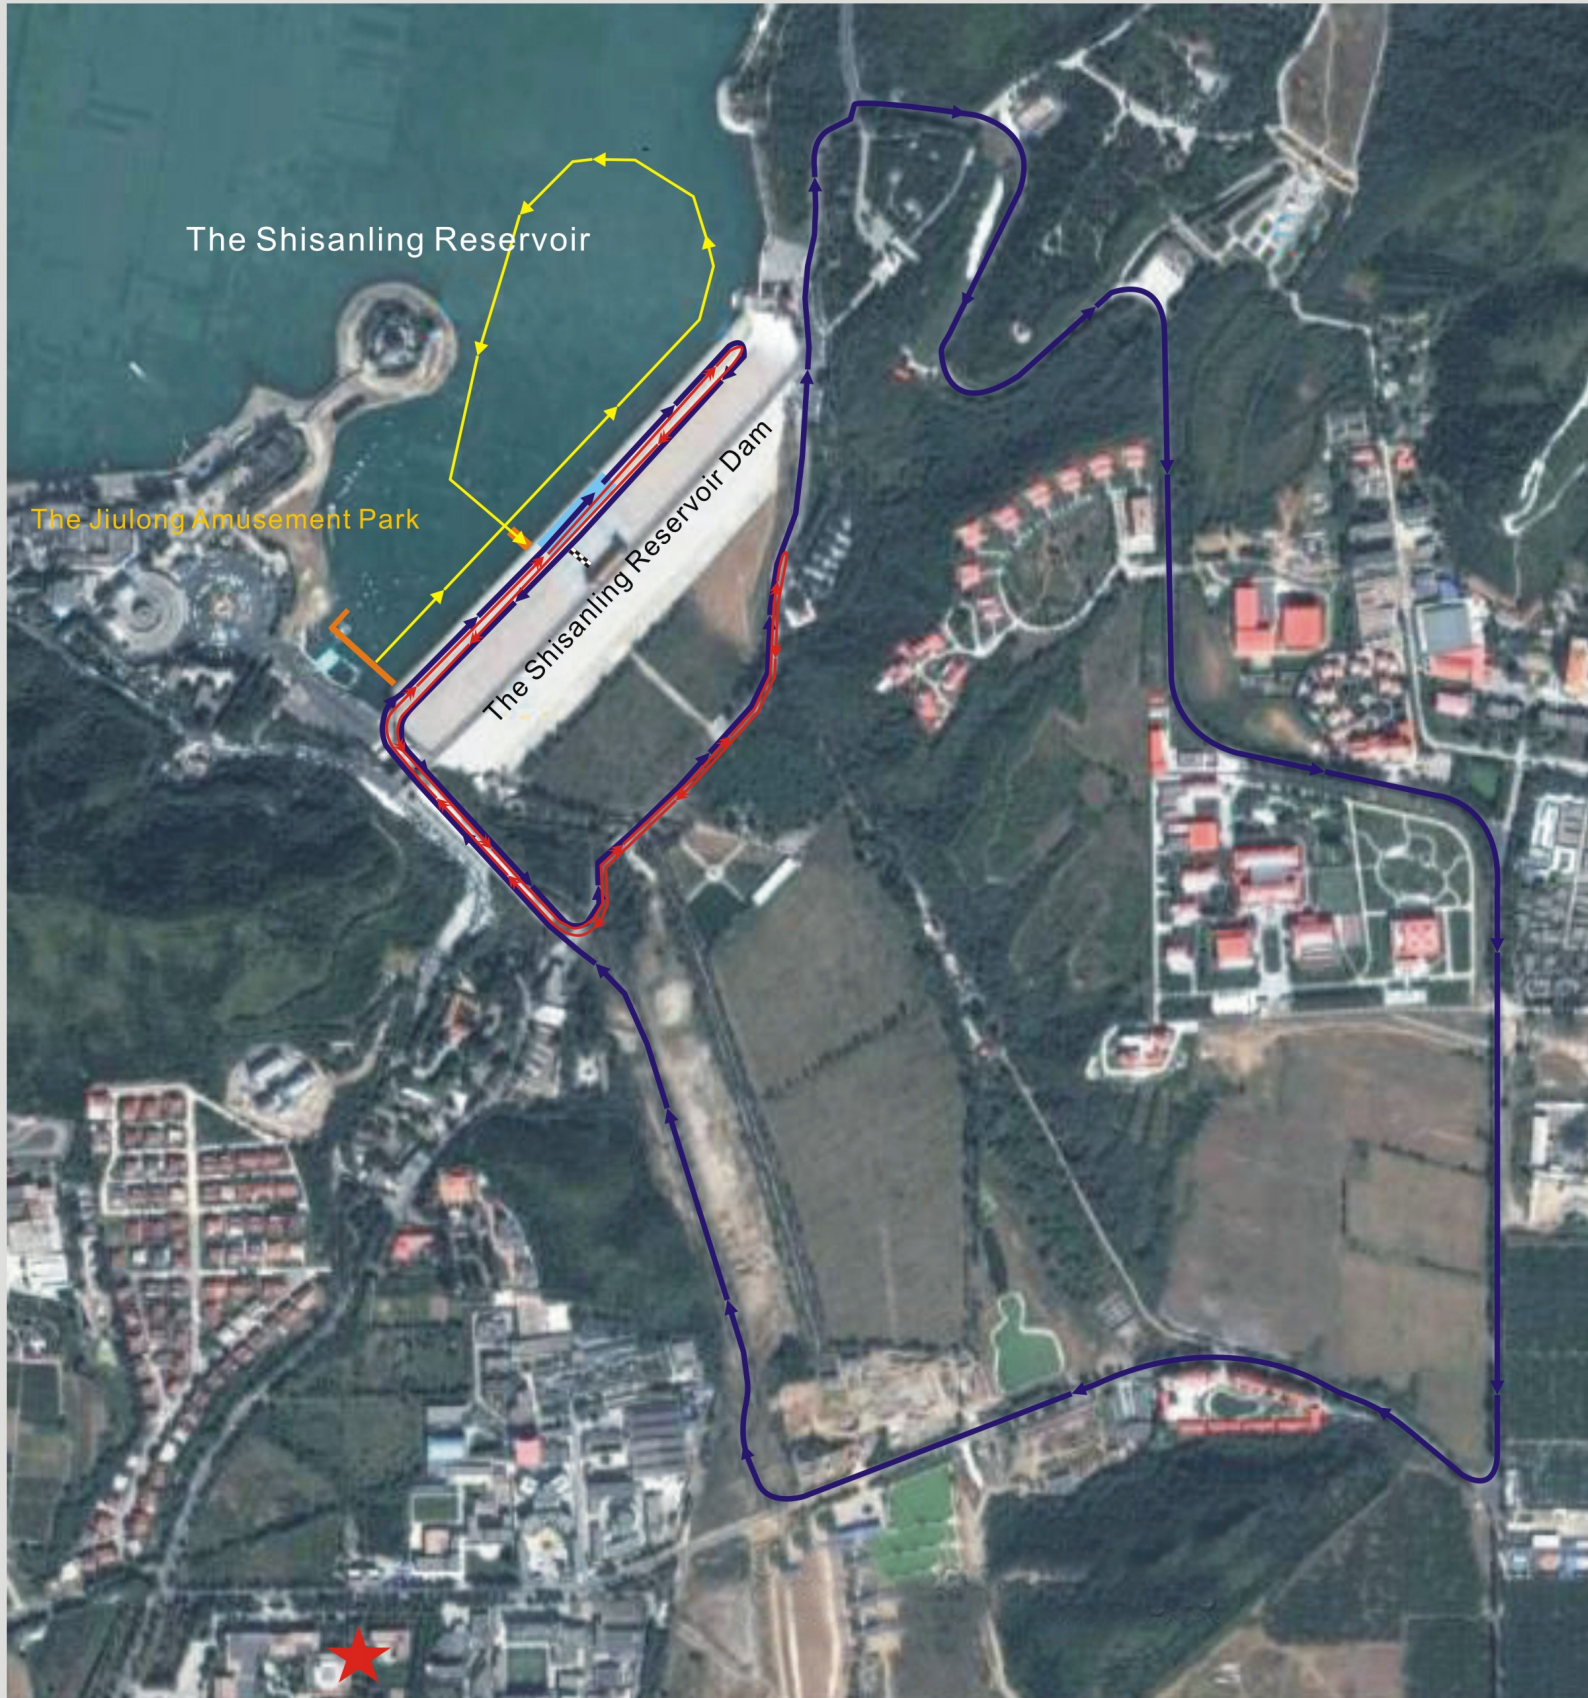

COURSE MAP

- | | |
|--|--|
|  Swimming Course 1.5Km 1Lap |  Swim Start platform |
|  Cycling Course 40Km 6Laps |  Finish Gantry |
|  Running Course 10Km 4Laps |  Jundu Tourist Villa |